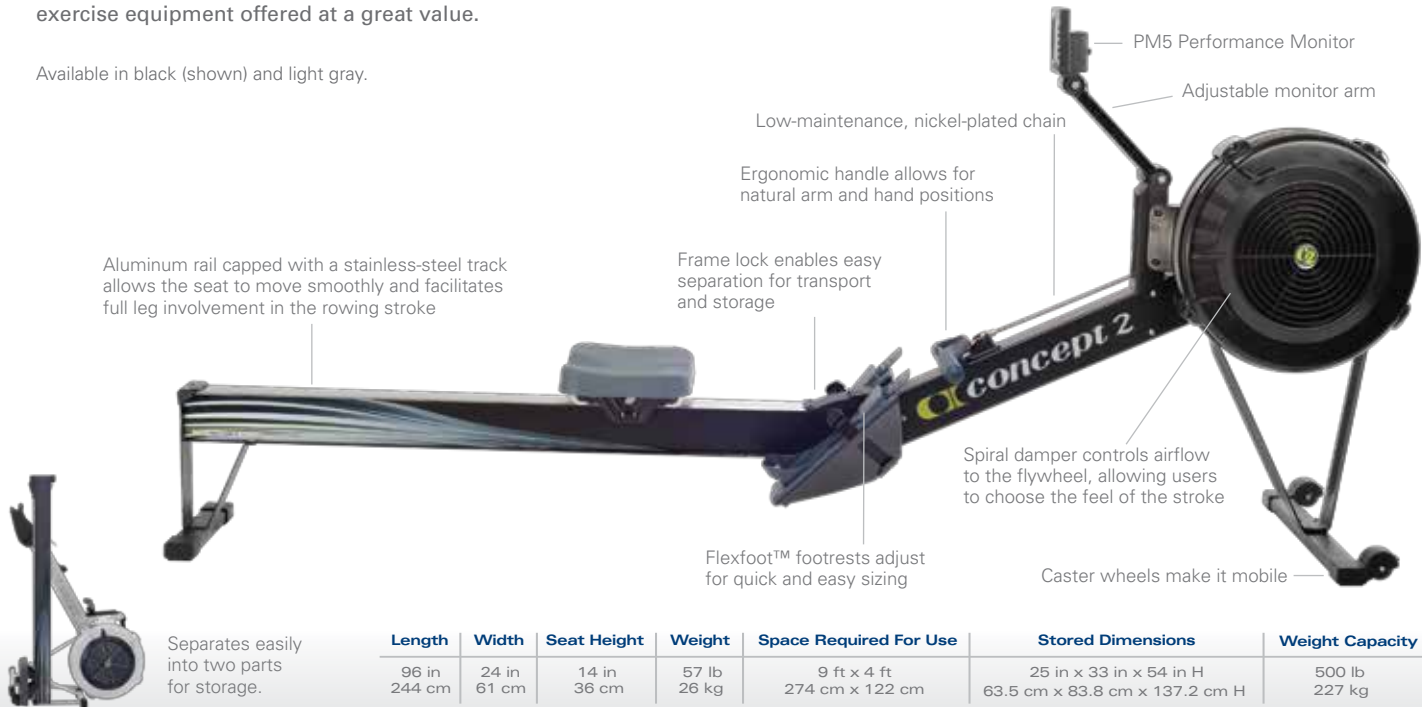

Model D Indoor Rower

The dependable performance of the **Model D Indoor Rower** has made it our best selling machine. Recognized by athletes as the standard for indoor rowing, the Model D is a solid piece of exercise equipment offered at a great value.

Available in black (shown) and light gray.

Separates easily into two parts for storage.

Length	Width	Seat Height	Weight	Space Required For Use	Stored Dimensions	Weight Capacity
96 in 244 cm	24 in 61 cm	14 in 36 cm	57 lb 26 kg	9 ft x 4 ft 274 cm x 122 cm	25 in x 33 in x 54 in H 63.5 cm x 83.8 cm x 137.2 cm H	500 lb 227 kg