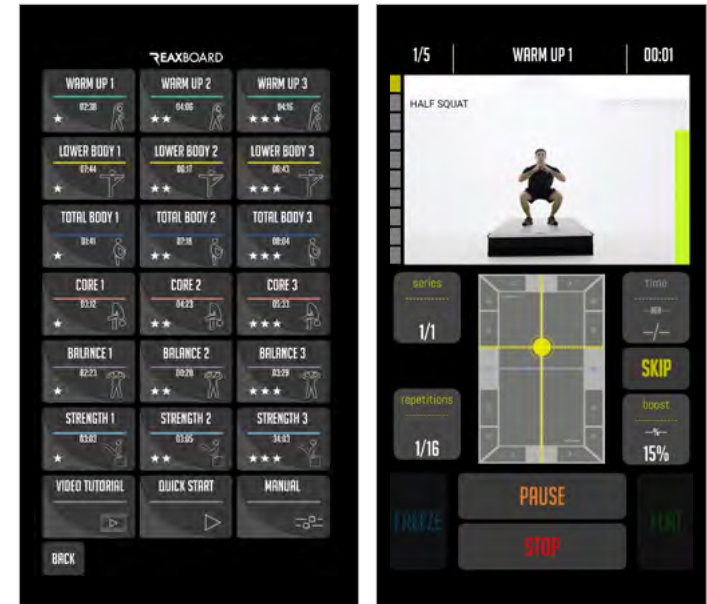

PRO2 INTERFACES

4 DIFFERENT POSSIBILITIES OF USE, SELECTABLE FROM THE REAX RUN CONSOLE HOMEPAGE FOR RUNNING, REAX BOARD FOR BODYWEIGHT EXERCISES, REAX FUNCTIONAL FOR NEUROMUSCULAR TRAINING AND REAX TIMER TO BETTER MANAGE YOUR WORKOUTS. IT IS POSSIBLE TO ADD REAX LIGHTS SATELLITES (OPTIONAL) TO HAVE AN EFFECTIVE COGNITIVE ATTACHMENT ALSO ON THIS MODEL.

Reax Run

Home

Reax Board