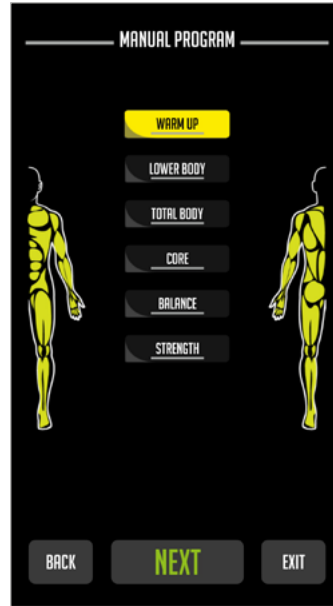

LEADING THE GAME

THE SPECIAL LIVE PROGRAM (AVAILABLE ONLY ON TABLET) ALLOWS THE TRAINER TO KEEP CONTROL OF THE INTERFERENCES.

LIVE
M O D E

PRO1 INTERFACES

5 DIFFERENT POSSIBILITIES OF USE, SELECTABLE FROM THE REAX RUN CONSOLE HOMEPAGE FOR RUNNING, REAX BOARD FOR BODYWEIGHT EXERCISES, REAX LIGHTS FOR COGNITIVE TRAINING, REAX FUNCTIONAL FOR NEUROMUSCULAR TRAINING AND REAX TIMER TO BETTER MANAGE YOUR WORKOUTS.

Reax Run

Home

Reax Board

Reax Functional

Reax Timer

Integrated Reax Lights

PRO2 INTERFACES

4 DIFFERENT POSSIBILITIES OF USE, SELECTABLE FROM THE REAX RUN CONSOLE HOMEPAGE FOR RUNNING, REAX BOARD FOR BODYWEIGHT EXERCISES, REAX FUNCTIONAL FOR NEUROMUSCULAR TRAINING AND REAX TIMER TO BETTER MANAGE YOUR WORKOUTS. IT IS POSSIBLE TO ADD REAX LIGHTS SATELLITES (OPTIONAL) TO HAVE AN EFFECTIVE COGNITIVE ATTACHMENT ALSO ON THIS MODEL.

Reax Run

Home

Reax Board

Reax Functional

LIGHTS SYSTEM

OPTIONAL

REAX 1001 PRO2 VERSION IS EQUIPPABLE WITH THE OPTIONAL REAX LIGHTS PRO SYSTEM CONTROLLED BY A DEDICATED REAX TABLET

Reax Timer