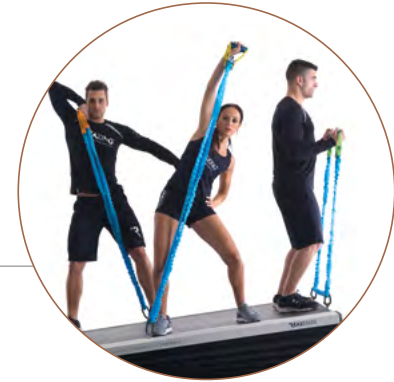

MED BALL
TRAINING

KETTLEBELL
TRAINING

BALANCE
TRAINING

ELASTIC
TRAINING

ONE TO ONE
TRAINING

EQUIPMENT SPECIFICATIONS

AUTO STOP	YES
EMERGENCY STOP SYSTEM	YES
ELEVATION SYSTEM	NO
PATENTED MOVEMENT	3D MOTION
BLUETOOTH	NO
HANDLEBAR LENGTH OF USE	48 CM 18,89 IN
ARM ROTATION SYSTEM	YES
ROLLER DIAMETER	12 CM 4,72 IN
MOTOR	2,2 KW 3 HP
MAXIMUM USER WEIGHT	220 KG 485 LB
STEP UP HEIGHT	38 CM 14,96 IN
SPEED RANGE	0,5-25 KM/H
FRONTAL INCLINATION RANGE	+/- 11°
SIDE INCLINATION RANGE	+/- 14°
FRAME COLOR	BLACK
RUNNING SURFACE WIDTH	73 CM 28,74 IN
LIGHTS STATION SYSTEM	YES
MONITOR SIZE	15" LCD - WIDE 16:9