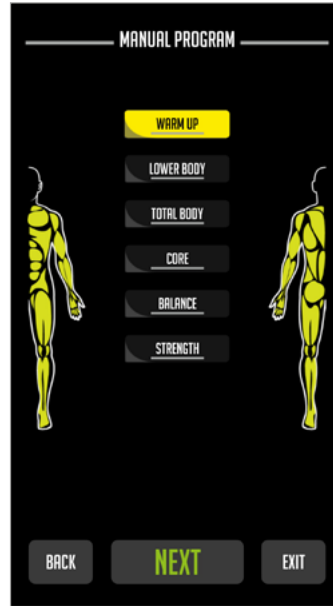

Reax Run

Home

Reax Board

Reax Functional

Reax Timer

Integrated Reax Lights

PRO2 INTERFACES

4 DIFFERENT POSSIBILITIES OF USE, SELECTABLE FROM THE REAX RUN CONSOLE HOMEPAGE FOR RUNNING, REAX BOARD FOR BODYWEIGHT EXERCISES, REAX FUNCTIONAL FOR NEUROMUSCULAR TRAINING AND REAX TIMER TO BETTER MANAGE YOUR WORKOUTS. IT IS POSSIBLE TO ADD REAX LIGHTS SATELLITES (OPTIONAL) TO HAVE AN EFFECTIVE COGNITIVE ATTACHMENT ALSO ON THIS MODEL.

Reax Run

Home

Reax Board

Reax Functional

LIGHTS SYSTEM

OPTIONAL

REAX 1001 PRO2 VERSION IS EQUIPPABLE WITH THE OPTIONAL REAX LIGHTS PRO SYSTEM CONTROLLED BY A DEDICATED REAX TABLET

Reax Timer

AREA SET-UP

ONE-INFINITY-ONE IS VERSATILE AND CAN FIT IN ANY SPACE, CREATING REAL TRAINING AREAS WHERE USERS CAN PERFORM A SAFE AND EFFECTIVE WORKOUT.

180° SPACE

WALL MOUNTED

TO TRAIN UP TO 5 PEOPLE
IN THE SAME TIME