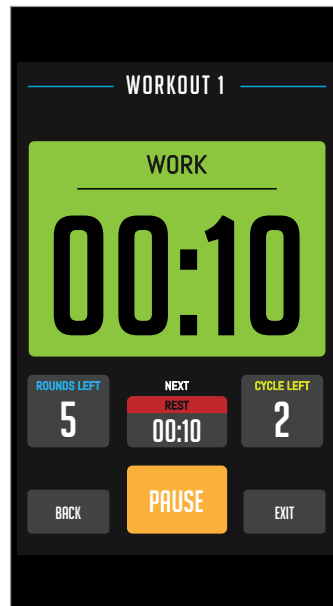

Reax Run

Home

Reax Board

Reax Functional

LIGHTS SYSTEM

OPTIONAL

REAX 1001 PRO2 VERSION IS EQUIPPABLE WITH THE OPTIONAL REAX LIGHTS PRO SYSTEM CONTROLLED BY A DEDICATED REAX TABLET

Reax Timer