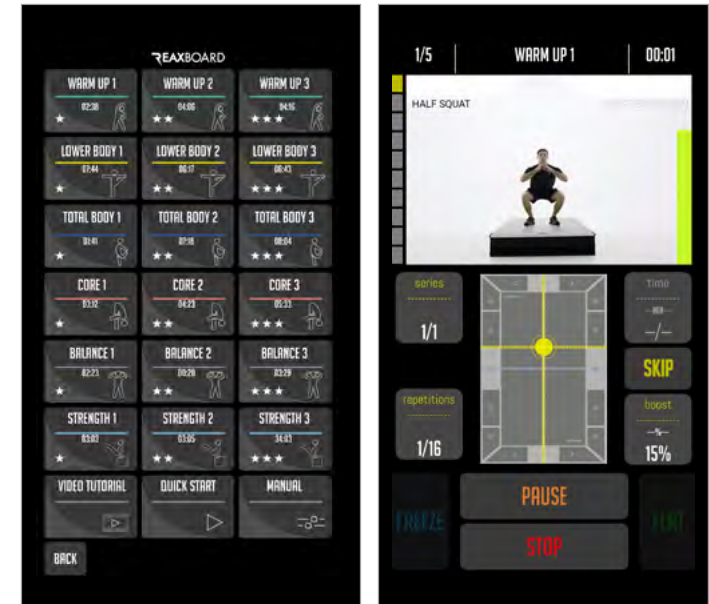

REAX TABLET

AN OPTIONAL TABLET WITH DEDICATED APP ALLOWS TO PROGRAM AND CONTROL EACH PHASE OF THE WORKOUT. IT IS ALSO POSSIBLE FOR THE TRAINER TO GIVE AND MODIFY THE IMPULSES IN LIVE MODE DURING THE EXERCISES

LEADING THE GAME

THE SPECIAL LIVE PROGRAM (AVAILABLE ONLY ON TABLET) ALLOWS THE TRAINER TO KEEP CONTROL OF THE INTERFERENCES.

LIVE
M O D E

PRO1 INTERFACES

5 DIFFERENT POSSIBILITIES OF USE, SELECTABLE FROM THE REAX RUN CONSOLE HOMEPAGE FOR RUNNING, REAX BOARD FOR BODYWEIGHT EXERCISES, REAX LIGHTS FOR COGNITIVE TRAINING, REAX FUNCTIONAL FOR NEUROMUSCULAR TRAINING AND REAX TIMER TO BETTER MANAGE YOUR WORKOUTS.

Reax Run

Home

Reax Board

Reax Functional

Reax Timer

Integrated Reax Lights

PRO2 INTERFACES

4 DIFFERENT POSSIBILITIES OF USE, SELECTABLE FROM THE REAX RUN CONSOLE HOMEPAGE FOR RUNNING, REAX BOARD FOR BODYWEIGHT EXERCISES, REAX FUNCTIONAL FOR NEUROMUSCULAR TRAINING AND REAX TIMER TO BETTER MANAGE YOUR WORKOUTS. IT IS POSSIBLE TO ADD REAX LIGHTS SATELLITES (OPTIONAL) TO HAVE AN EFFECTIVE COGNITIVE ATTACHMENT ALSO ON THIS MODEL.