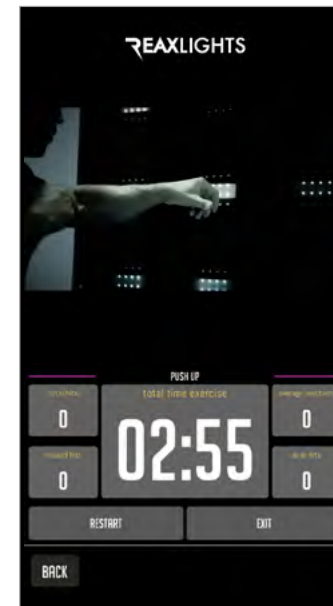

LEADING THE GAME

THE SPECIAL LIVE PROGRAM (AVAILABLE ONLY ON TABLET) ALLOWS THE TRAINER TO KEEP CONTROL OF THE INTERFERENCES.

LIVE
M O D E

PRO1 INTERFACES

5 DIFFERENT POSSIBILITIES OF USE, SELECTABLE FROM THE REAX RUN CONSOLE HOMEPAGE FOR RUNNING, REAX BOARD FOR BODYWEIGHT EXERCISES, REAX LIGHTS FOR COGNITIVE TRAINING, REAX FUNCTIONAL FOR NEUROMUSCULAR TRAINING AND REAX TIMER TO BETTER MANAGE YOUR WORKOUTS.

Reax Run

Home

Reax Board

Reax Functional

Reax Timer

Integrated Reax Lights

PRO2 INTERFACES

4 DIFFERENT POSSIBILITIES OF USE, SELECTABLE FROM THE REAX RUN CONSOLE HOMEPAGE FOR RUNNING, REAX BOARD FOR BODYWEIGHT EXERCISES, REAX FUNCTIONAL FOR NEUROMUSCULAR TRAINING AND REAX TIMER TO BETTER MANAGE YOUR WORKOUTS. IT IS POSSIBLE TO ADD REAX LIGHTS SATELLITES (OPTIONAL) TO HAVE AN EFFECTIVE COGNITIVE ATTACHMENT ALSO ON THIS MODEL.

Reax Run

Home

Reax Board

Reax Functional

LIGHTS SYSTEM

OPTIONAL

REAX 1001 PRO2 VERSION IS EQUIPPABLE WITH THE OPTIONAL REAX LIGHTS PRO SYSTEM CONTROLLED BY A DEDICATED REAX TABLET

Reax Timer