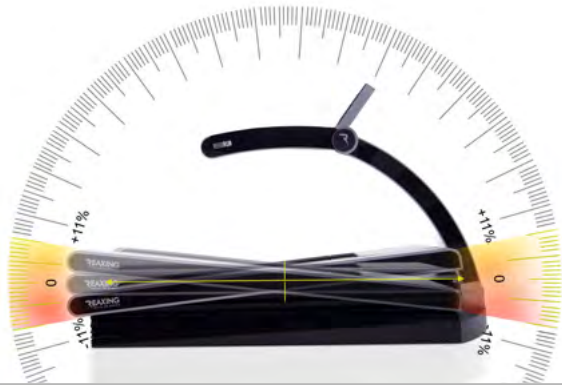

4-IN-ONE TRAINING SOLUTIONS

PROPRIOCEPTIVE TREADMILL

The only treadmill in the world that performs sudden and unpredictable inclinations in all directions while running.