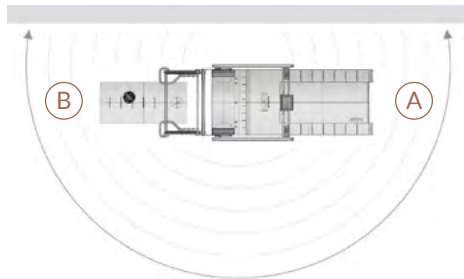

180° SOLUTIONS

MINIMUM
PRODUCT
SPACE

4,2 SQM

NEAR THE WALL (70 cm)

FRONTAL position:

- A side use for training
- B side use for storage

LATERAL position:

- A side use for training
- B side use for training / storage