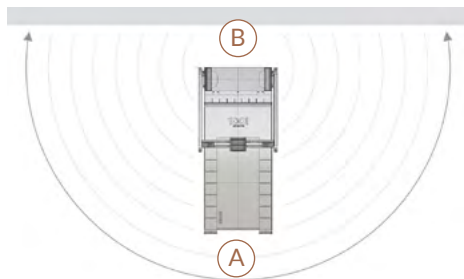

180° SOLUTIONS

MINIMUM
PRODUCT
SPACE

4,2 SQM

NEAR THE WALL (70 cm)

FRONTAL position:

- A side use for training
- B side use for storage

LATERAL position:

- A side use for training
- B side use for training / storage