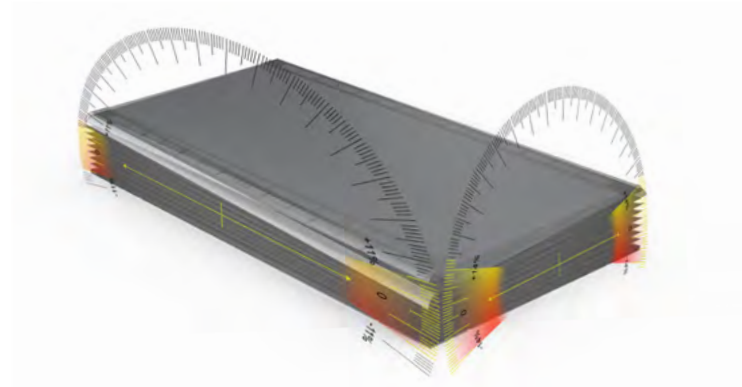

innovation

4-IN-ONE TRAINING SOLUTIONS

PROPRIOCEPTIVE TREADMILL

The only treadmill in the world that performs sudden and unpredictable inclinations in all directions while running.

REAX BOARD

The only training board adopting the **Sudden Dynamic Impulse** technology.