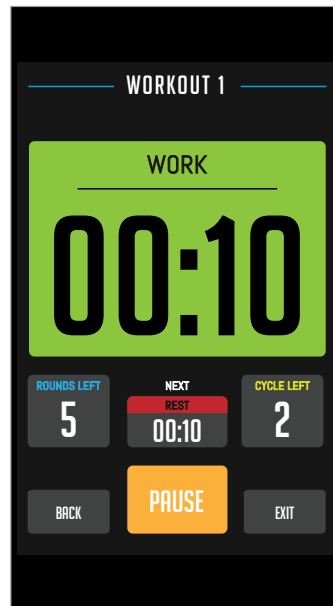

LEADING THE GAME

THE SPECIAL LIVE PROGRAM (AVAILABLE ONLY ON TABLET) ALLOWS THE TRAINER TO KEEP CONTROL OF THE INTERFERENCES.

LIVE
M O D E

PRO1 INTERFACES

5 DIFFERENT POSSIBILITIES OF USE, SELECTABLE FROM THE REAX RUN CONSOLE HOMEPAGE FOR RUNNING, REAX BOARD FOR BODYWEIGHT EXERCISES, REAX LIGHTS FOR COGNITIVE TRAINING, REAX FUNCTIONAL FOR NEUROMUSCULAR TRAINING AND REAX TIMER TO BETTER MANAGE YOUR WORKOUTS.

Reax Run

Home

Reax Board

Reax Functional

Reax Timer

Integrated Reax Lights

PRO2 INTERFACES

4 DIFFERENT POSSIBILITIES OF USE, SELECTABLE FROM THE REAX RUN CONSOLE HOMEPAGE FOR RUNNING, REAX BOARD FOR BODYWEIGHT EXERCISES, REAX FUNCTIONAL FOR NEUROMUSCULAR TRAINING AND REAX TIMER TO BETTER MANAGE YOUR WORKOUTS. IT IS POSSIBLE TO ADD REAX LIGHTS SATELLITES (OPTIONAL) TO HAVE AN EFFECTIVE COGNITIVE ATTACHMENT ALSO ON THIS MODEL.