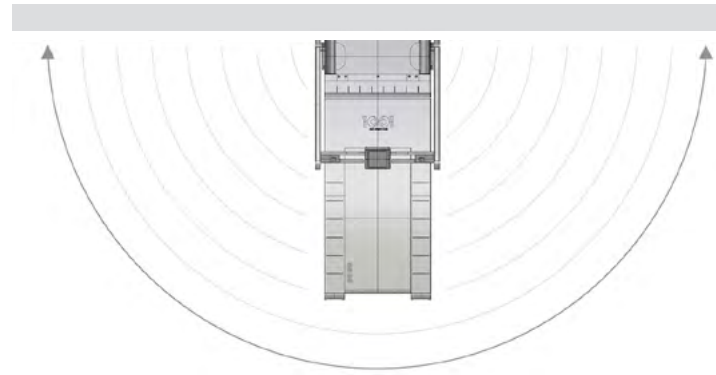

AREA SET-UP

ONE-INFINITY-ONE IS VERSATILE AND CAN FIT IN ANY SPACE, CREATING REAL TRAINING AREAS WHERE USERS CAN PERFORM A SAFE AND EFFECTIVE WORKOUT.

180° SPACE

WALL MOUNTED

TO TRAIN UP TO 5 PEOPLE
IN THE SAME TIME