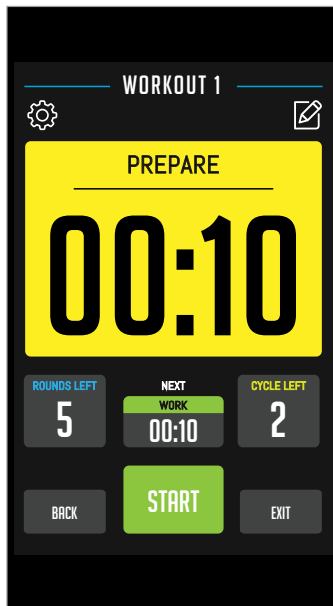

LEADING THE GAME

THE SPECIAL LIVE PROGRAM (AVAILABLE ONLY ON TABLET) ALLOWS THE TRAINER TO KEEP CONTROL OF THE INTERFERENCES.

LIVE
M O D E

PRO1 INTERFACES

5 DIFFERENT POSSIBILITIES OF USE, SELECTABLE FROM THE REAX RUN CONSOLE HOMEPAGE FOR RUNNING, REAX BOARD FOR BODYWEIGHT EXERCISES, REAX LIGHTS FOR COGNITIVE TRAINING, REAX FUNCTIONAL FOR NEUROMUSCULAR TRAINING AND REAX TIMER TO BETTER MANAGE YOUR WORKOUTS.

Reax Run

Home

Reax Board

Reax Functional

Reax Timer

Integrated Reax Lights

PRO2 INTERFACES

4 DIFFERENT POSSIBILITIES OF USE, SELECTABLE FROM THE REAX RUN CONSOLE HOMEPAGE FOR RUNNING, REAX BOARD FOR BODYWEIGHT EXERCISES, REAX FUNCTIONAL FOR NEUROMUSCULAR TRAINING AND REAX TIMER TO BETTER MANAGE YOUR WORKOUTS. IT IS POSSIBLE TO ADD REAX LIGHTS SATELLITES (OPTIONAL) TO HAVE AN EFFECTIVE COGNITIVE ATTACHMENT ALSO ON THIS MODEL.